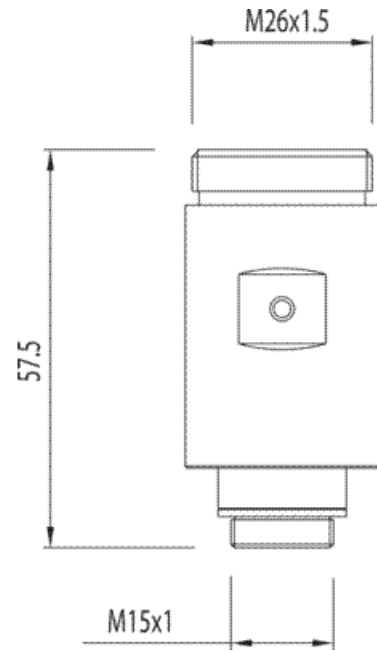

Outlet valve LEX, MAX; since 2012 (for Nr: 81.385, 81.191): chrome finish

Others

CRO 913478908