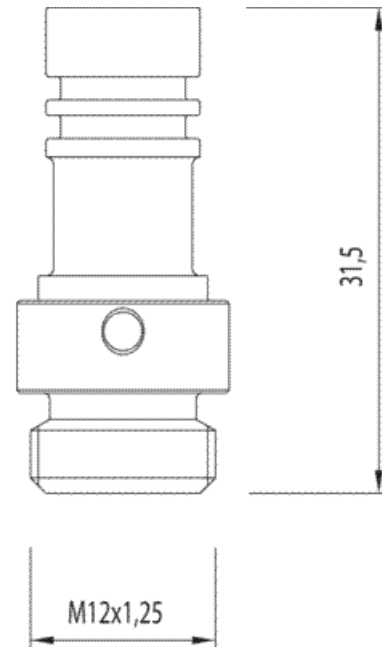

Outlet valve CUADRO; (for Nr: 07.395, 07.926, 07.131): chrome finish

Others