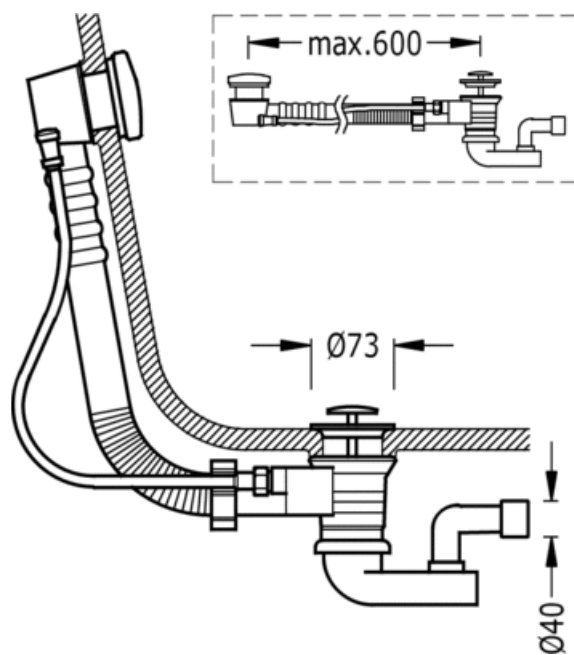

Bath drain with overflow and pop-up waste; Ø 73 mm: old brass finish

Others

CRO 134846

LVI 53484601