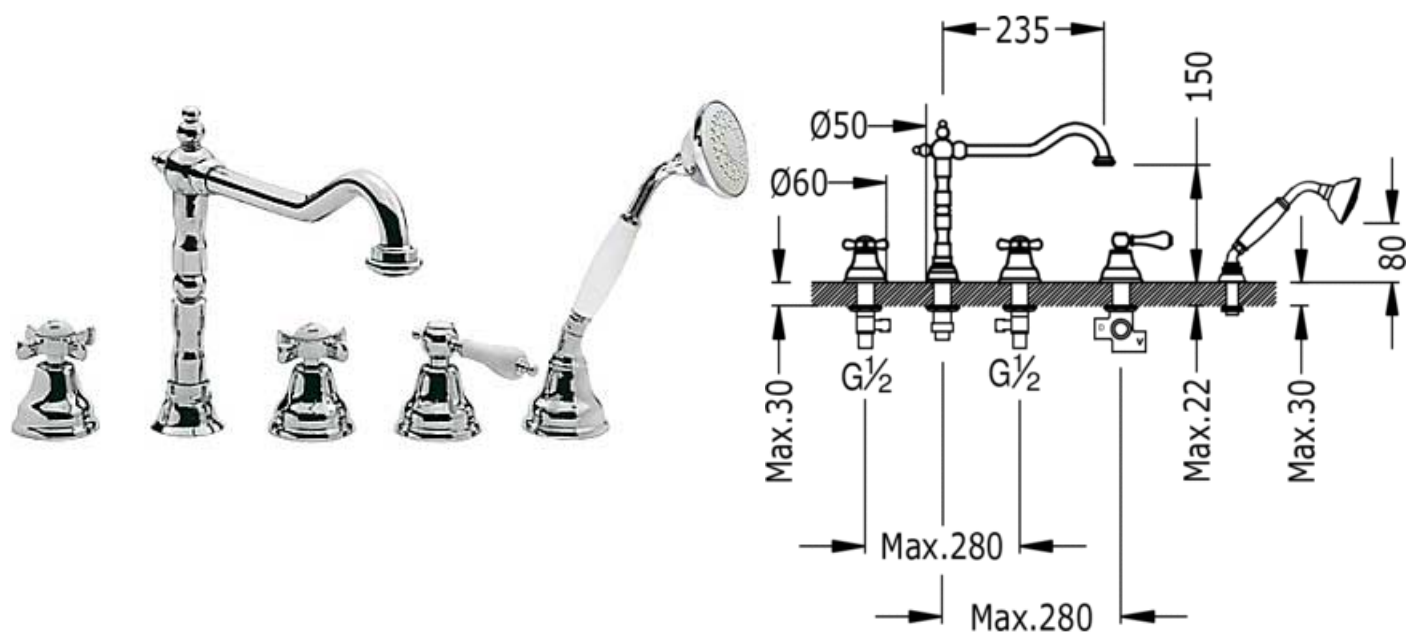

Bath and shower mixer for bracket shelf; inverter. · Compatible with tank kit
 ref: 1.34.345: old brass finish, handle

Bathtub / shower
 Dual control
 Handle
 Aerator
 Built-in

	CRO	12414561
	LVI	5241450161