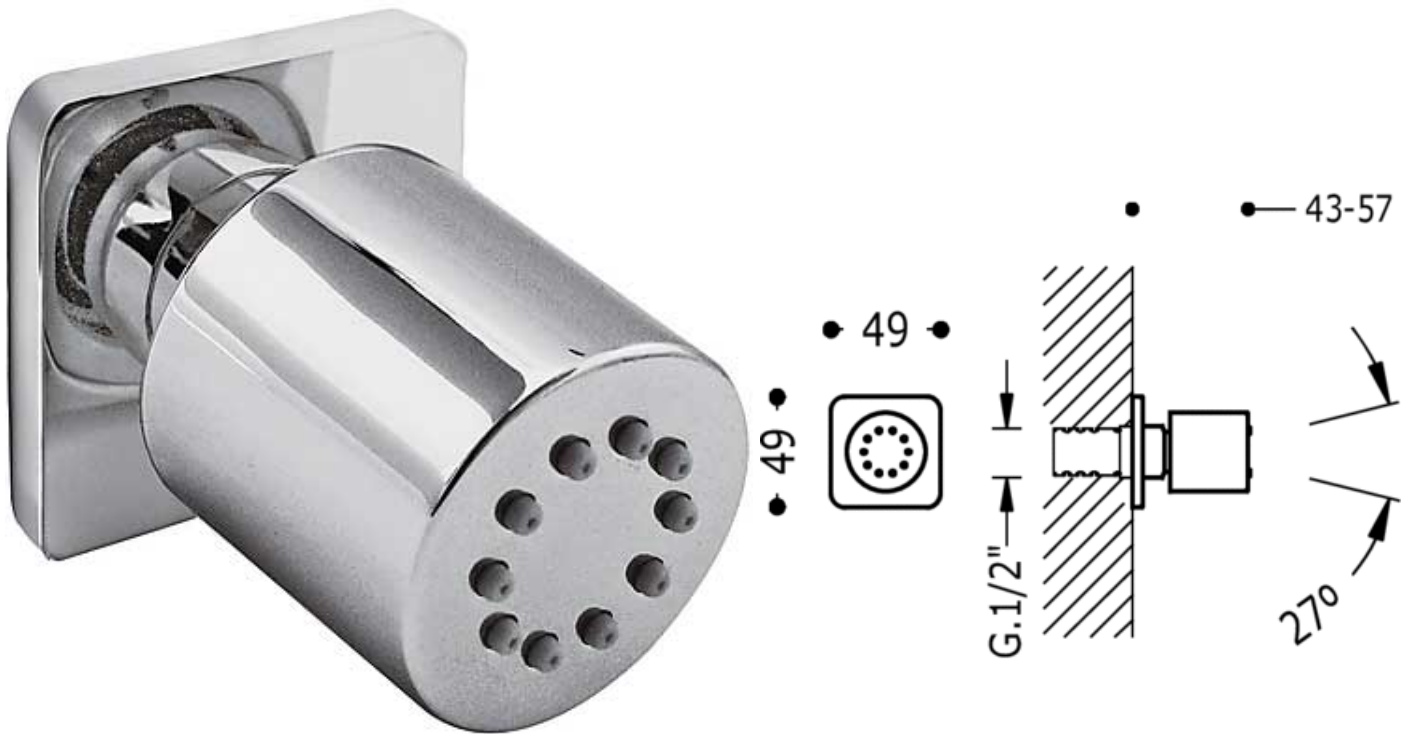

Antilime lateral shower LOFT; Brass 5 ltr./m: chrome finish

Showers complements

CRO 29951502