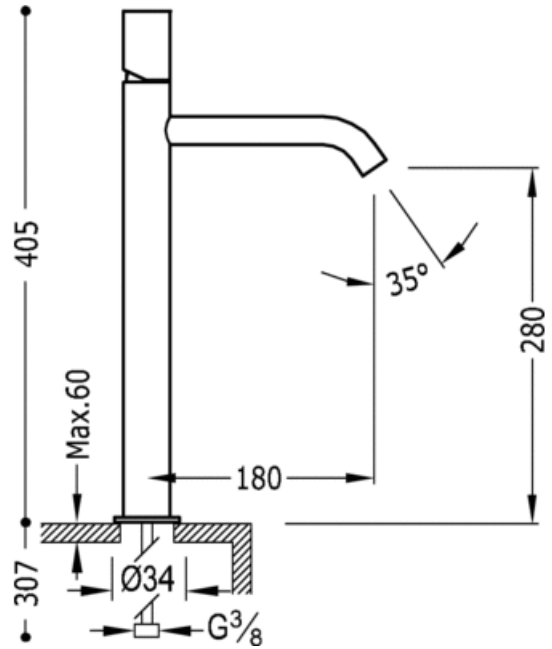

Single lever washbasin mixer: violet finish

- Washbasin
- Mixer
- Handle
- Aerator
- Surface