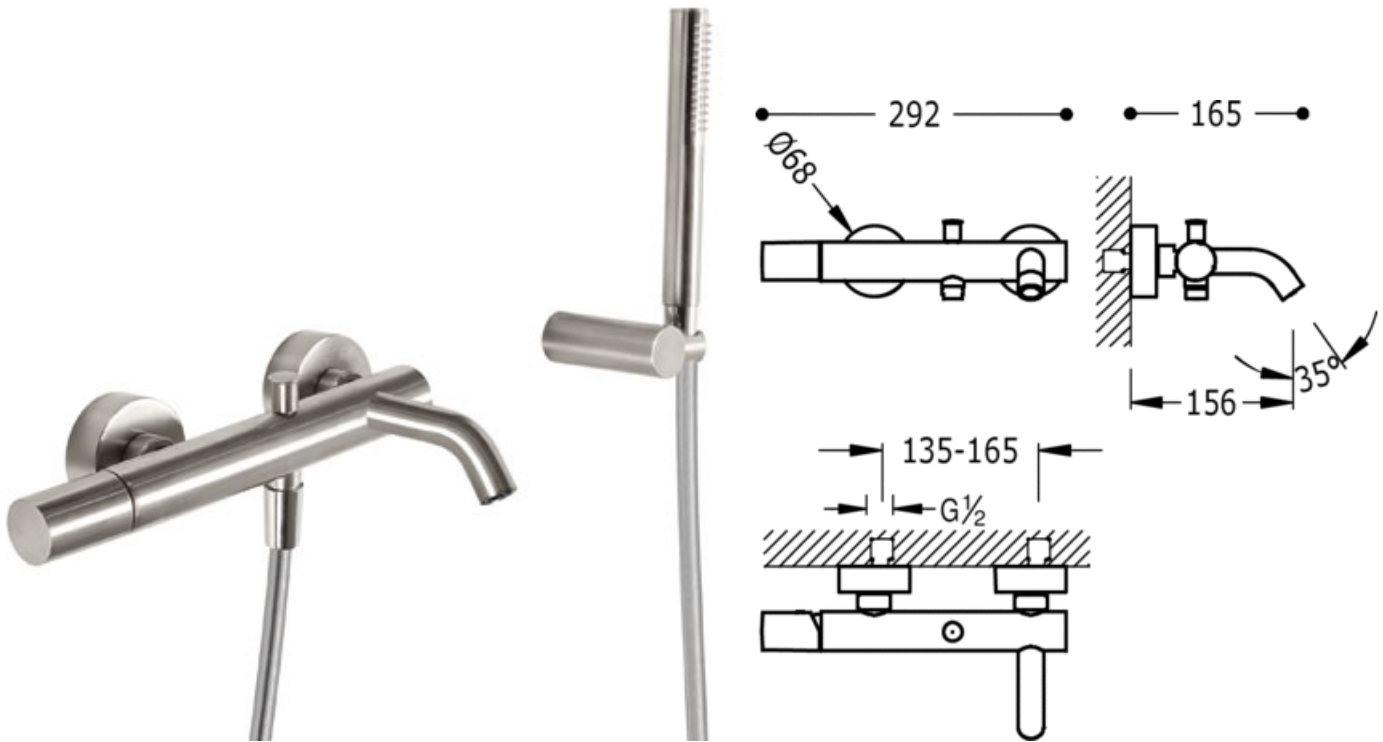

Single lever bath and shower mixer; Anti-limescale hand shower with directable support. Shower hose satin (91.34.609): steel finish

Bathtub / shower
Mixer
Handle
Surface

	ACE	26117001AC
	TAM	26117001TAM
	TNA	26117001TNA
	TRO	26117001TRO
	TVI	26117001TVI
	TFU	26117001TFU
	TVE	26117001TVE
	TNE	26117001TNE
	TBL	26117001TBL