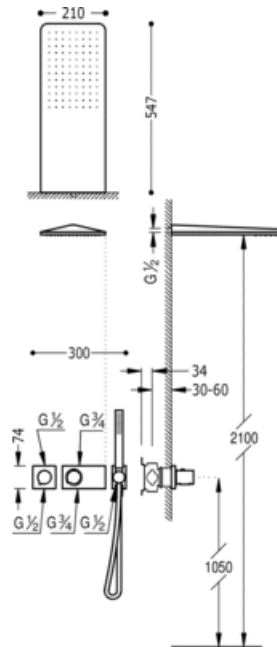

Concealed thermostatic shower kit; with water shut off and flow control. (2 ways).
 Built-in thermostatic body included. Stainless steel shower 210x550 mm.
 (299.903.07). Antilime hand shower. Satin hose (91.34.609.15): white finish

Shower
 Thermostatic
 Handle
 Built-in

		ACE	20735202AC
		AMB	20735202AM
		NAR	20735202NA
		ROJ	20735202RO
		VIO	20735202VI
		FUC	20735202FU
		VER	20735202VE
		NCR	20735202NE
		BCR	20735202BL