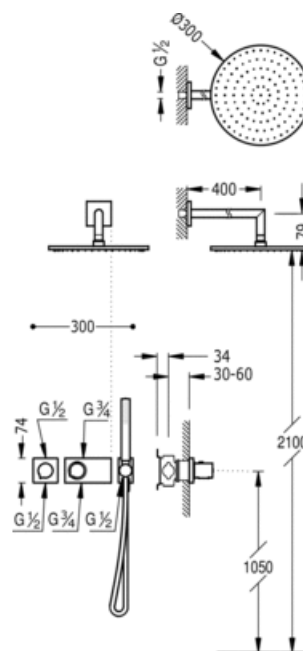

Concealed thermostatic shower kit; with water shut off and flow control. (2 ways).  
 Fixed shower head Ø 300 mm. Brass.· Elbow wall.· Antilime hand shower· Satin  
 hose (91.34.609.15): steel finish

Shower  
 Thermostatic  
 Handle  
 Built-in