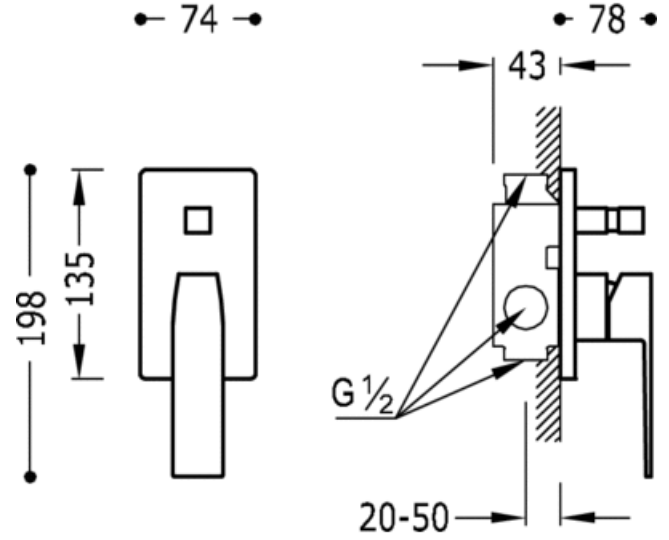

Built-in mixer taps (2 way); Built-in body included: chrome finish, lever

9130.190

Bathtub / shower
Mixer
Lever
Built-in