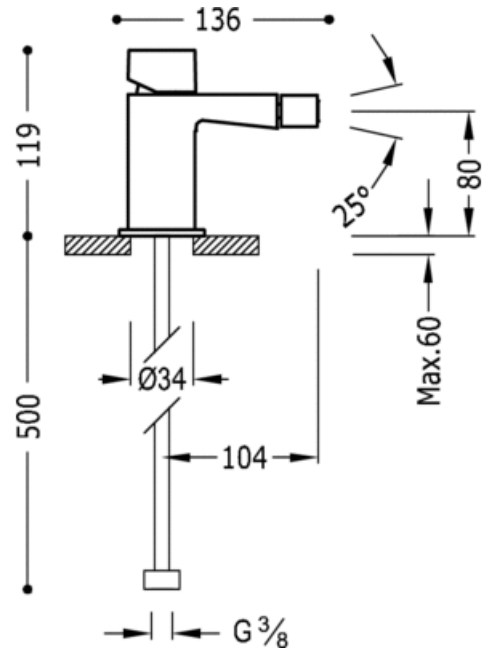

Single lever bidet mixer: chrome finish, handle

91.30.190

Cr

Bidet
Mixer
Handle
Aerator
Surface