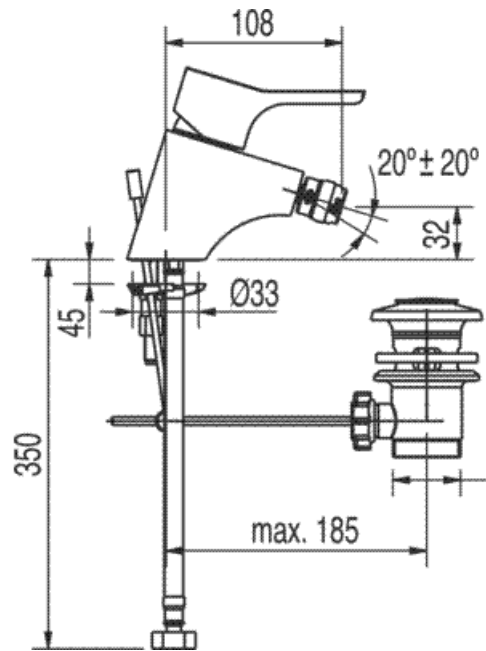

Single lever bidet mixer: chrome finish, lever and automatic drain

PROTEC-TRES®

91.34.290

Cr

Bidet  
Mixer  
Lever  
Aerator  
Surface

	CRO	185120
	CRO	185120DA