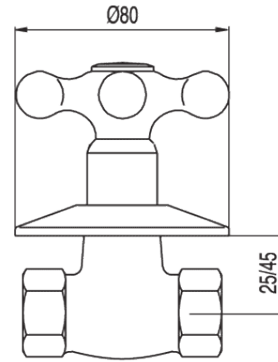

3/4" threaded-ends gate-valve: chrome finish

133157C

Colour Sample:

Chrome

Characteristics:

3/4" WATER VAL VALV H
CLASICTRES

Finish:	Ref:	Characteristics:
CRO	133157F	
LVI	53315701F	
CRO	133157C	
LVI	53315701C	