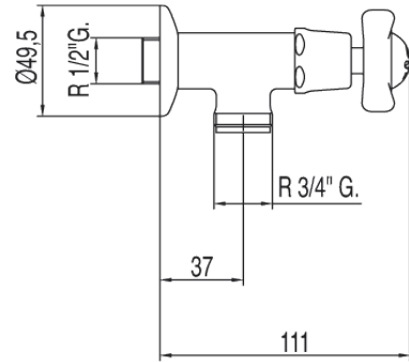

Washing machine tap; 3/4" Screw: chrome finish

124500

Colour Sample:

Chrome

WASHING MACHINE TAP 1/2-3/4"  
RETRO-TRES

Finish:	Ref:	Characteristics:
CRO	124500	