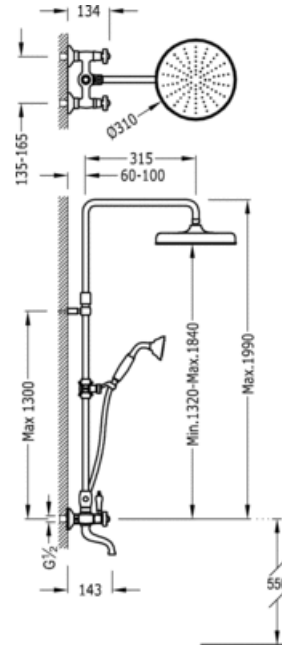

Wall bath mixer RETRO; · Fixed shower head Ø 310 mm. · Antilime hand shower.  
 · Telescopic bar: chrome finish, handle

Bathtub / shower  
 Dual control  
 Handle  
 Aerator  
 Surface

CRO 1242907

LVI 524290701