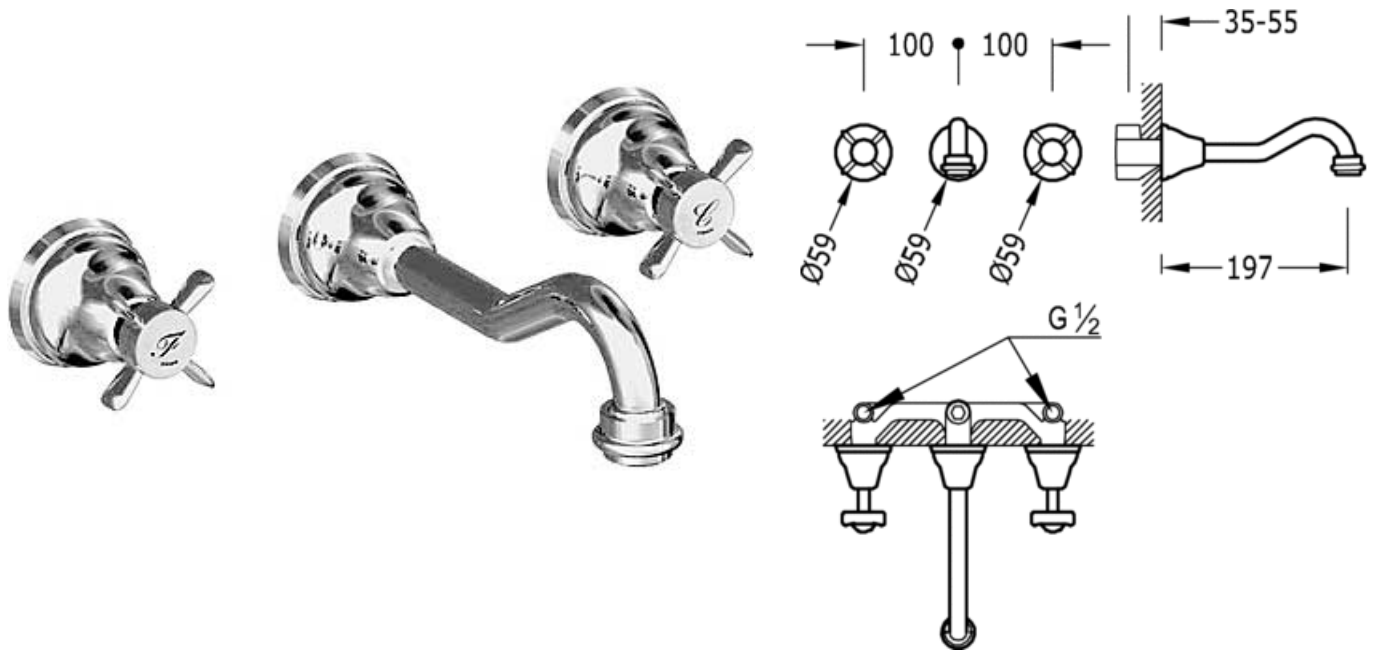

Wash-basin mixer: chrome finish, handle

Washbasin
Dual control
Handle
Aerator
Built-in

	CRO	124151
	LVI	52415101