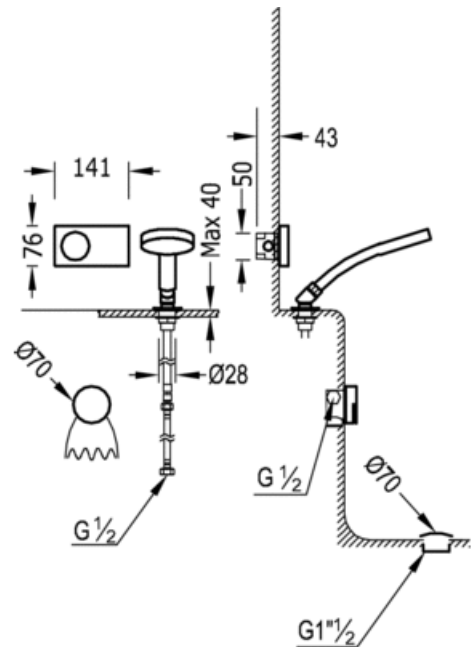

Built-in electronic thermostatic bath kit; · Bath drain and round CASCADE filling valve with overflow drain. (1.34.534.30). · Bath PVC drain trap (1.34.634.60). · Massage shower, 5 positions. (299.631.06). · Double interlocked shower hose: chrome finish

Bathtub / shower
Electronic
Built-in