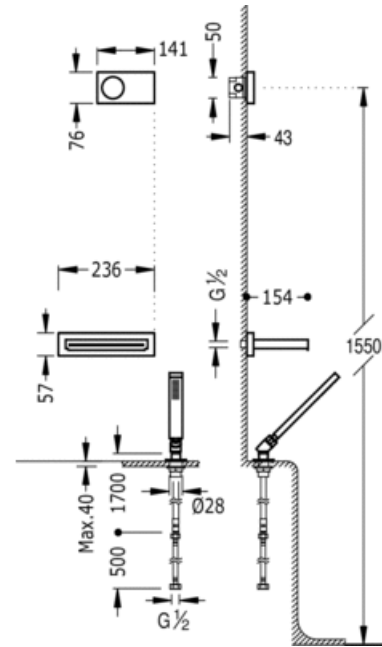

Built-in electronic thermostatic bath kit; · Steel cascade cast spout. · Antilime hand shower. (202.639.01). · Double interlocked shower hose: chrome finish

Bathtub / shower  
Electronic  
Built-in

CRO 09286570