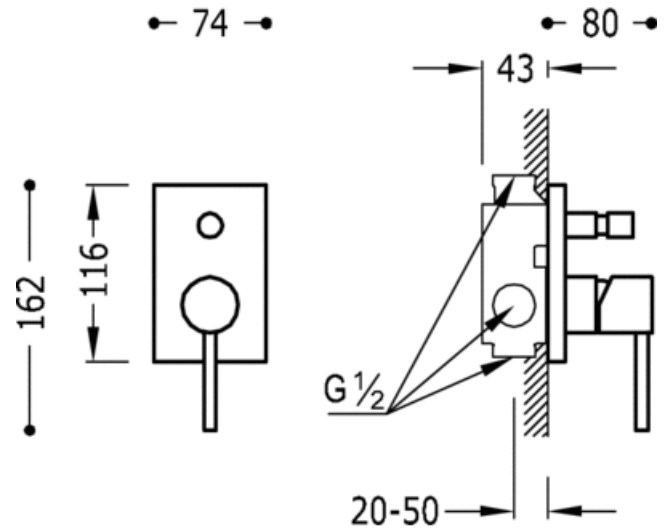

Built-in mixer taps (2 way); Built-in body included: chrome finish, lever

9130.190

Cr

Bathtub / shower  
Mixer  
Lever  
Built-in

CRO 06218002