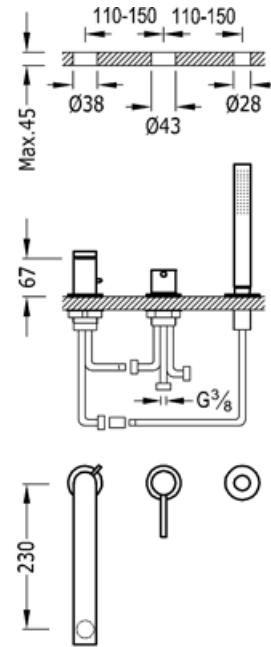

Bath-shower single lever tap for bracket shelf MAX; with shower antilime (034.116.01).  
 Flowrate: 3 bar - 16 l/m. · Compatible with tank kit ref: 203.245.01. · NOTE:  
 see pipe length: chrome finish, lever

9134591

Cr

Bathtub / shower  
 Mixer  
 Lever  
 Aerator  
 Built-in

CRO 06216102