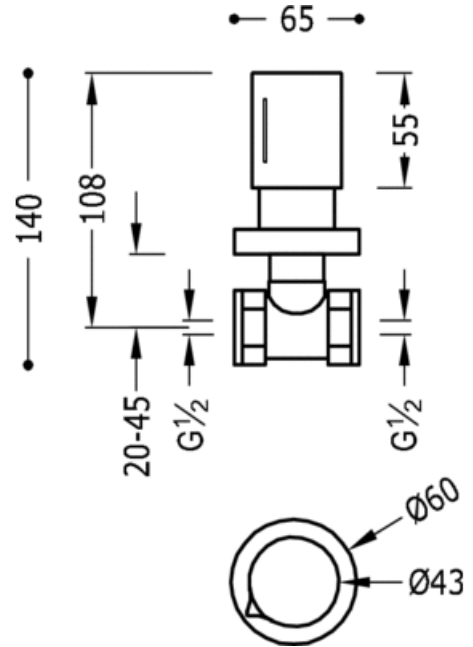

1/2 " threaded-ends gate-valve: chrome finish

Others